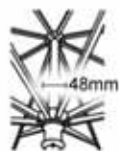

### SHAPE & SIZE

Square  
8 strut in:

2.0 meter  
2.5 meter  
3.0 meter

OR

Octagonal  
8 strut in:

2.5 meter  
3.0 meter  
4.0 meter

### Strut configuration:

Eight anodised (25mic) aluminium struts with a wall thickness of 1.5mm.

### Height:

2,05m at rim. Provides more shade and no head bumping for taller people.

### Hubs & Pole:

Virtually indestructible die-cast aluminium powder coated hubs (**2 year warranty**). Aluminium pole: Diameter - 48mm; Wall thickness - 2mm; Anodised - 25mic. Bottom aluminum sleeve for protection.